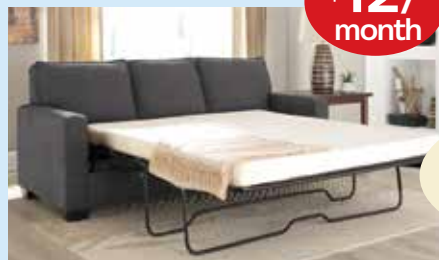

Any Size, Any Color
Sleeper Sofa

FINAL **$699**
Regular ~~$1379 - $1509~~

Save up to **54%**

$12/month

Memory Foam Sleeper

Twin

Full

Queen